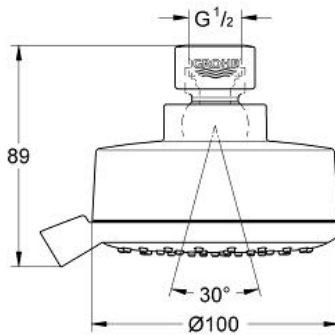

NEW TEMPESTA  
COSMOPOLITAN 100  
Shower Head 2 Sprays  
MODEL # 26078000

Pure Freude  
an Wasser

GROHE

**Product Description:**  
NEW TEMPESTA COSMOPOLITAN 100  
Shower Head 2 Sprays

**Standard Specification:**

- 2 Adjustable spray patterns: GROHE Rain O<sup>2</sup>, Rain
- Rotating ball joint  $\pm 15^\circ$
- GROHE EcoJoy 1.75 gpm (6.6 l/min) flow limiter
- GROHE DreamSpray perfect spray pattern
- GROHE StarLight chrome finish
- SpeedClean anti-lime system
- Inner WaterGuide for a longer life
- Suitable for instantaneous heater
- Max Flow Rate: 1.75 gpm (6.6 L/min)
- Min. recommended pressure: 15 psi (1.0 bar)